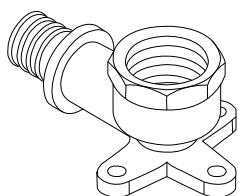

SECTION 7.

ROBUSTO SLIDE WATER RING FITTINGS LIST

PART NO	CODE	SIZE	DESCRIPTION
688485	RPWM161565	DN16×1/2"MI-65	ROBUSTO PEX NO.19BP LUGGED ELBOW 16MM X 1/2" BSP MALE 65MM LONG
688486	RPWM161590	DN16×1/2"MI-90	ROBUSTO PEX NO.19BP LUGGED ELBOW 16MM X 1/2" BSP MALE 90MM LONG
688489	RPWM201595	DN20×1/2"MI-95	ROBUSTO PEX NO.19BP LUGGED ELBOW 20MM X 1/2" BSP MALE 95MM LONG
688492	RPWM202095	DN20×3/4"MI-95	ROBUSTO PEX NO.19BP LUGGED ELBOW 20MM X 3/4" BSP MALE 95MM LONG

688494	RPWM2020200	DN20X3/4"MI-200	ROBUSTO PEX NO.19BP LUGGED ELBOW 20MM X 3/4" BSP MALE 200MM LONG
688487	RPWM1615150	DN16×1/2"MI-150	ROBUSTO PEX NO.19BP LUGGED ELBOW 16MM X 1/2" BSP MALE 150MM LONG
688488	RPWM1615200	DN16×1/2"MI-200	ROBUSTO PEX NO.19BP LUGGED ELBOW 16MM X 1/2" BSP MALE 200MM LONG
688491	RPWM2015200	DN20×1/2"MI-200	ROBUSTO PEX NO.19BP LUGGED ELBOW 20MM X 1/2" BSP MALE 200MM LONG
688490	RPWM2020150	DN20×3/4"MI-150	ROBUSTO PEX NO.19BP LUGGED ELBOW 20MM X 3/4" BSP MALE 150MM LONG