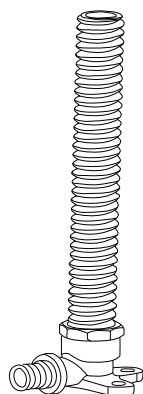

688451	RPMSC1615	DN16×1/2"MI	ROBUSTO PEX NO.3 STRAIGHT CONNECTOR 16MM X 1/2" BSP MALE
688450	RPMSC1620	DN16×3/4"MI	ROBUSTO PEX NO.3 STRAIGHT CONNECTOR 16MM X 3/4" BSP MALE
688452	RPMSC2015	DN20×1/2"MI	ROBUSTO PEX NO.3 STRAIGHT CONNECTOR 20MM X 1/2" BSP MALE
688453	RPMSC2020	DN20×3/4"MI	ROBUSTO PEX NO.3 STRAIGHT CONNECTOR 20MM X 3/4" BSP MALE
688454	RPMSC2025	DN20×1"MI	ROBUSTO PEX NO.3 STRAIGHT CONNECTOR 20MM X 1" BSP MALE
688457	RPMSC2520	DN25×3/4"MI	ROBUSTO PEX NO.3 STRAIGHT CONNECTOR 25MM X 3/4" BSP MALE
688458	RPMSC2525	DN25×1"MI	ROBUSTO PEX NO.3 STRAIGHT CONNECTOR 25MM X 1" BSP MALE
688459	RPMSC3220	DN32×3/4"MI	ROBUSTO PEX NO.3 STRAIGHT CONNECTOR 32MM X 3/4" BSP MALE
688460	RPMSC3225	DN32×1"MI	ROBUSTO PEX NO.3 STRAIGHT CONNECTOR 32MM X 1" BSP MALE

688465	RPME1615	DN16×1/2"MI	ROBUSTO PEX NO.13 ELBOW 16MM X 1/2" BSP MALE
688466	RPME2015	DN20×1/2"MI	ROBUSTO PEX NO.13 ELBOW 20MM X 1/2" BSP MALE
688467	RPME2020	DN20×3/4"MI	ROBUSTO PEX NO.13 ELBOW 20MM X 3/4" BSP MALE

688475	RPFE1615	DN16×1/2"FI	ROBUSTO PEX NO.14 ELBOW 16MM X 1/2" BSP FEMALE
688476	RPFE2015	DN20×1/2"FI	ROBUSTO PEX NO.14 ELBOW 20MM X 1/2" BSP FEMALE
688477	RPFE2020	DN20×3/4"FI	ROBUSTO PEX NO.14 ELBOW 20MM X 3/4" BSP FEMALE

SECTION 7.

ROBUSTO SLIDE WATER RING FITTINGS LIST

PART NO	CODE	SIZE	DESCRIPTION
688485	RPWM161565	DN16×1/2"MI-65	ROBUSTO PEX NO.19BP LUGGED ELBOW 16MM X 1/2" BSP MALE 65MM LONG
688486	RPWM161590	DN16×1/2"MI-90	ROBUSTO PEX NO.19BP LUGGED ELBOW 16MM X 1/2" BSP MALE 90MM LONG
688489	RPWM201595	DN20×1/2"MI-95	ROBUSTO PEX NO.19BP LUGGED ELBOW 20MM X 1/2" BSP MALE 95MM LONG
688492	RPWM202095	DN20×3/4"MI-95	ROBUSTO PEX NO.19BP LUGGED ELBOW 20MM X 3/4" BSP MALE 95MM LONG